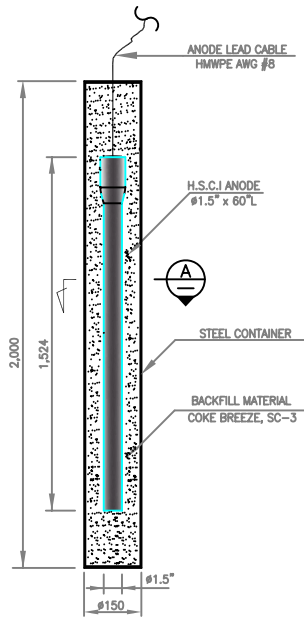

SHALLOW ANODE BED

DETAIL 1
HSCI ANODE W/BACKFILL

SECTION "A-A"

DETAIL 2
SPLICE KIT

DETAIL 3
BONDING CADWELD

DETAIL 4
CABLE INST

DETAIL 5
ANODE INST