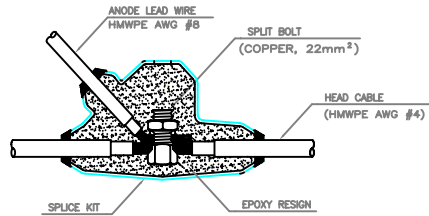

SHALLOW ANODE BED

DETAIL 1
HSCI ANODE W/BACKFILL

SECTION "A-A"

DETAIL 2
SPLICE KIT

DETAIL 3
BONDING CADWELD

DETAIL 4
CABLE INST

DETAIL 5
ANODE INST