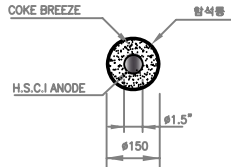

SHALLOW ANODE BED

DETAIL 1
HSCI ANODE W/BACKFILL

SECTION "A-A"

DETAIL 2
SPLICE KIT

DETAIL 3
BONDING CADWELD

DETAIL 4
CABLE INST

DETAIL 5
ANODE INST