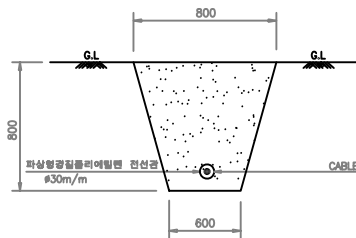

SHALLOW ANODE BED

DETAIL 1
HSCI ANODE W/BACKFILL

SECTION "A-A"

DETAIL 2
SPLICE KIT

DETAIL 3
BONDING CADWELD

DETAIL 4
CABLE INST

DETAIL 5
ANODE INST