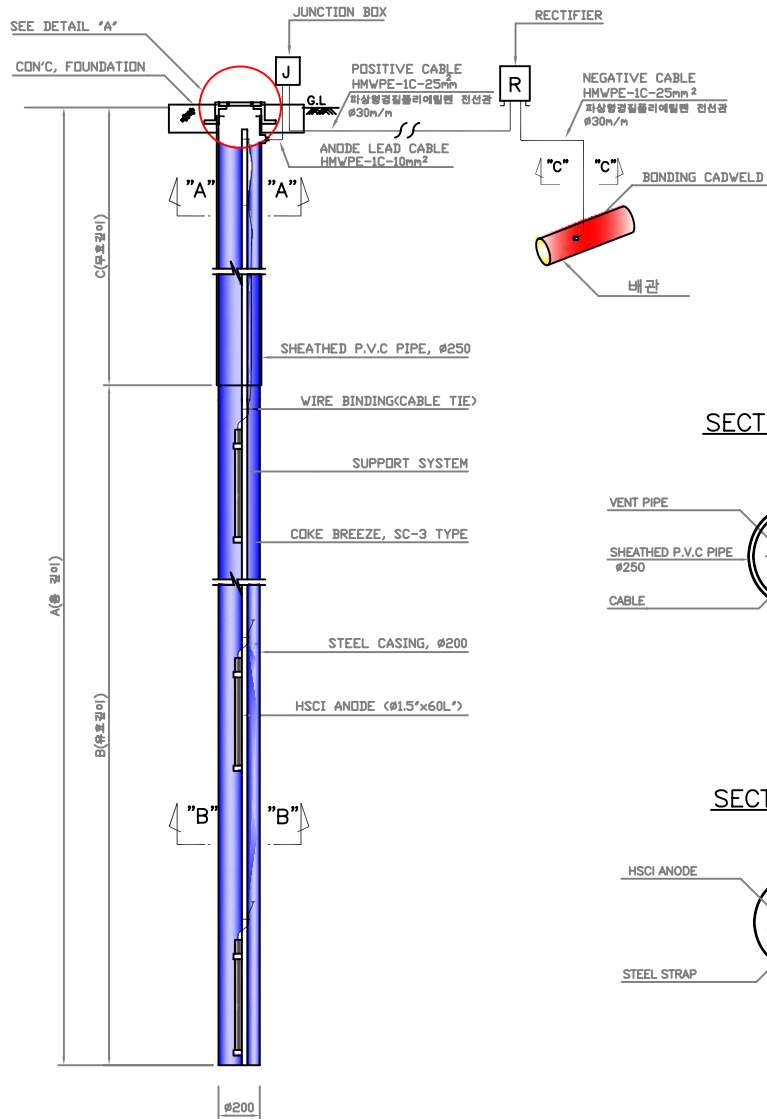

DEEP WELL ANODE BED INSTALLATION

ANODE BORING HOLE

SECTION "A-A"

SECTION "B-B"

DETAILS "B" ANODE INST

DETAILS "A" VENT SYSTEM INST

HSCI ANODE