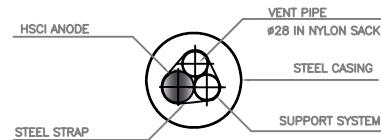

DEEP WELL ANODE BED INSTALLATION

ANODE BORING HOLE

SECTION "A-A"

SECTION "B-B"

DETAILS "B" ANODE INST

DETAILS "A" VENT SYSTEM INST

HSCI ANODE